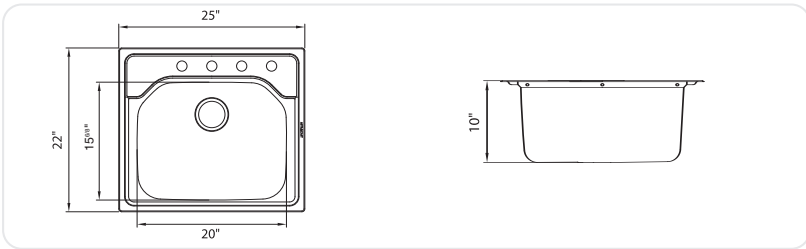

ECHO USA

Stainless Steel I.0 Bowl
Self Rimming

AS-EH10XXUSTM

Features

- Self Rimming
- Bowl depth 10"
- Fitted with high-density sound deadening pads
- Punched with 4 faucet holes 1.38"
- 18 gauge steel
- Brushed steel
- Spray back coating

Finishes

Light Brushed

We reserve the right to amend specifications, weights, measures and color availability without prior notice. * For color matched options, please see the Options & Accessories section. All measurements are in millimetres unless otherwise stated.